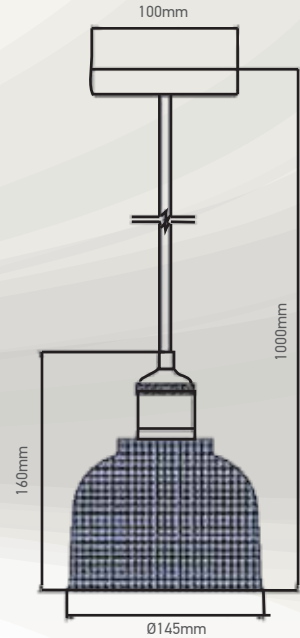

GLASS WITH METAL SERIES

VT-7150

Transparent Glass
 SKU 3733

Model No.	VT-7150
Max.Watt:	60W
Input Voltage:	AC 220-240V,50Hz
Holder:	E27
Material:	Glass + Metal
Wire Length:	1 MTR
Size:	Ø145 x 160 x 1050mm
EAN Code:	3800157611060

Product features :

- Stylish glass series available in different colors & designs.
- Easy to install.
- Suitable for E27 base, up to 60W applicable.
- Input voltage required of 220-240V.
- Suitable for residential lighting, hotels, restaurants, office, commercial lighting and similar environments.